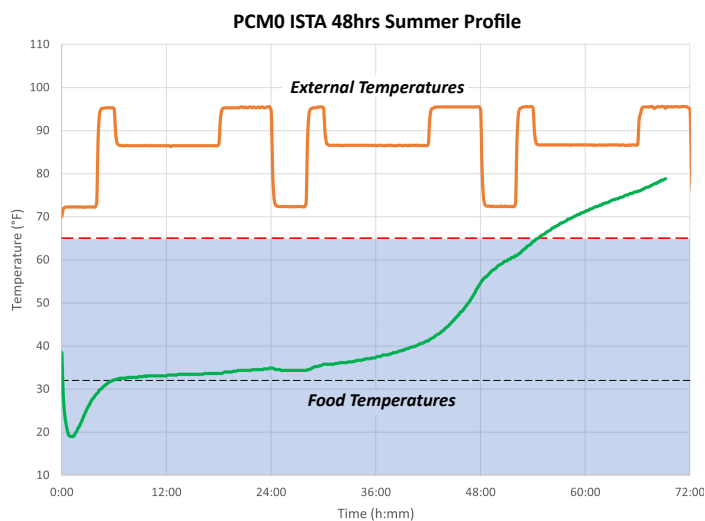

PROVEN PERFORMANCE TO INTERNATIONAL SAFE TRANSIT ASSOCIATION (ISTA)

* complete test reports available upon request