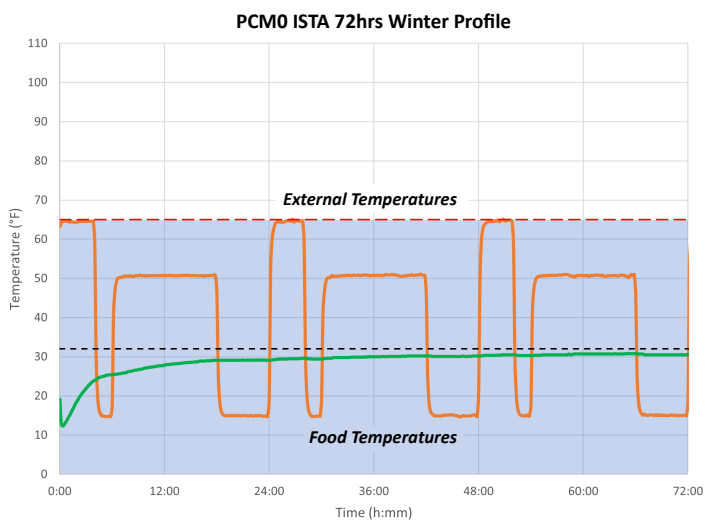

PROVEN PERFORMANCE TO INTERNATIONAL SAFE TRANSIT ASSOCIATION (ISTA)

* complete test reports available upon request